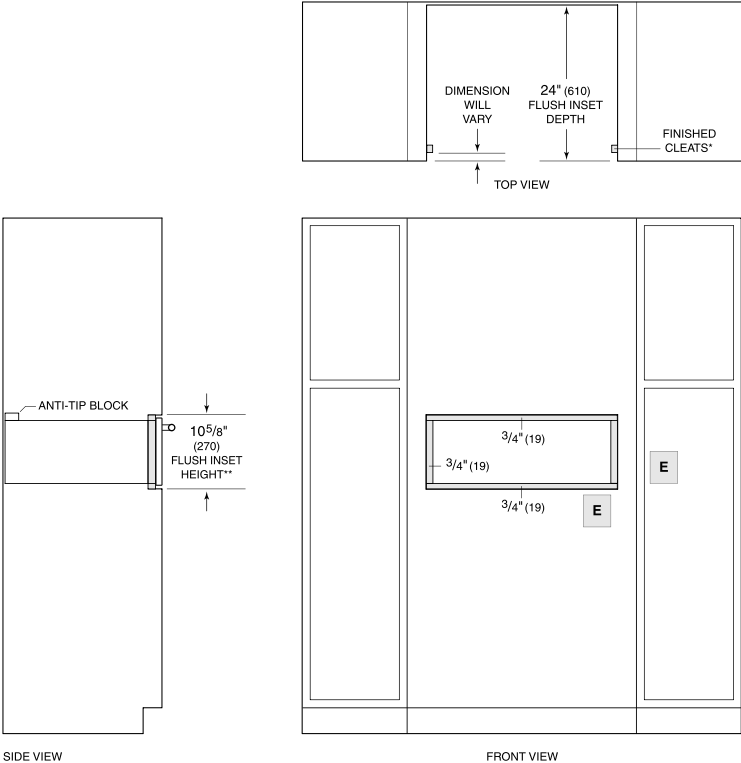

flush-installation