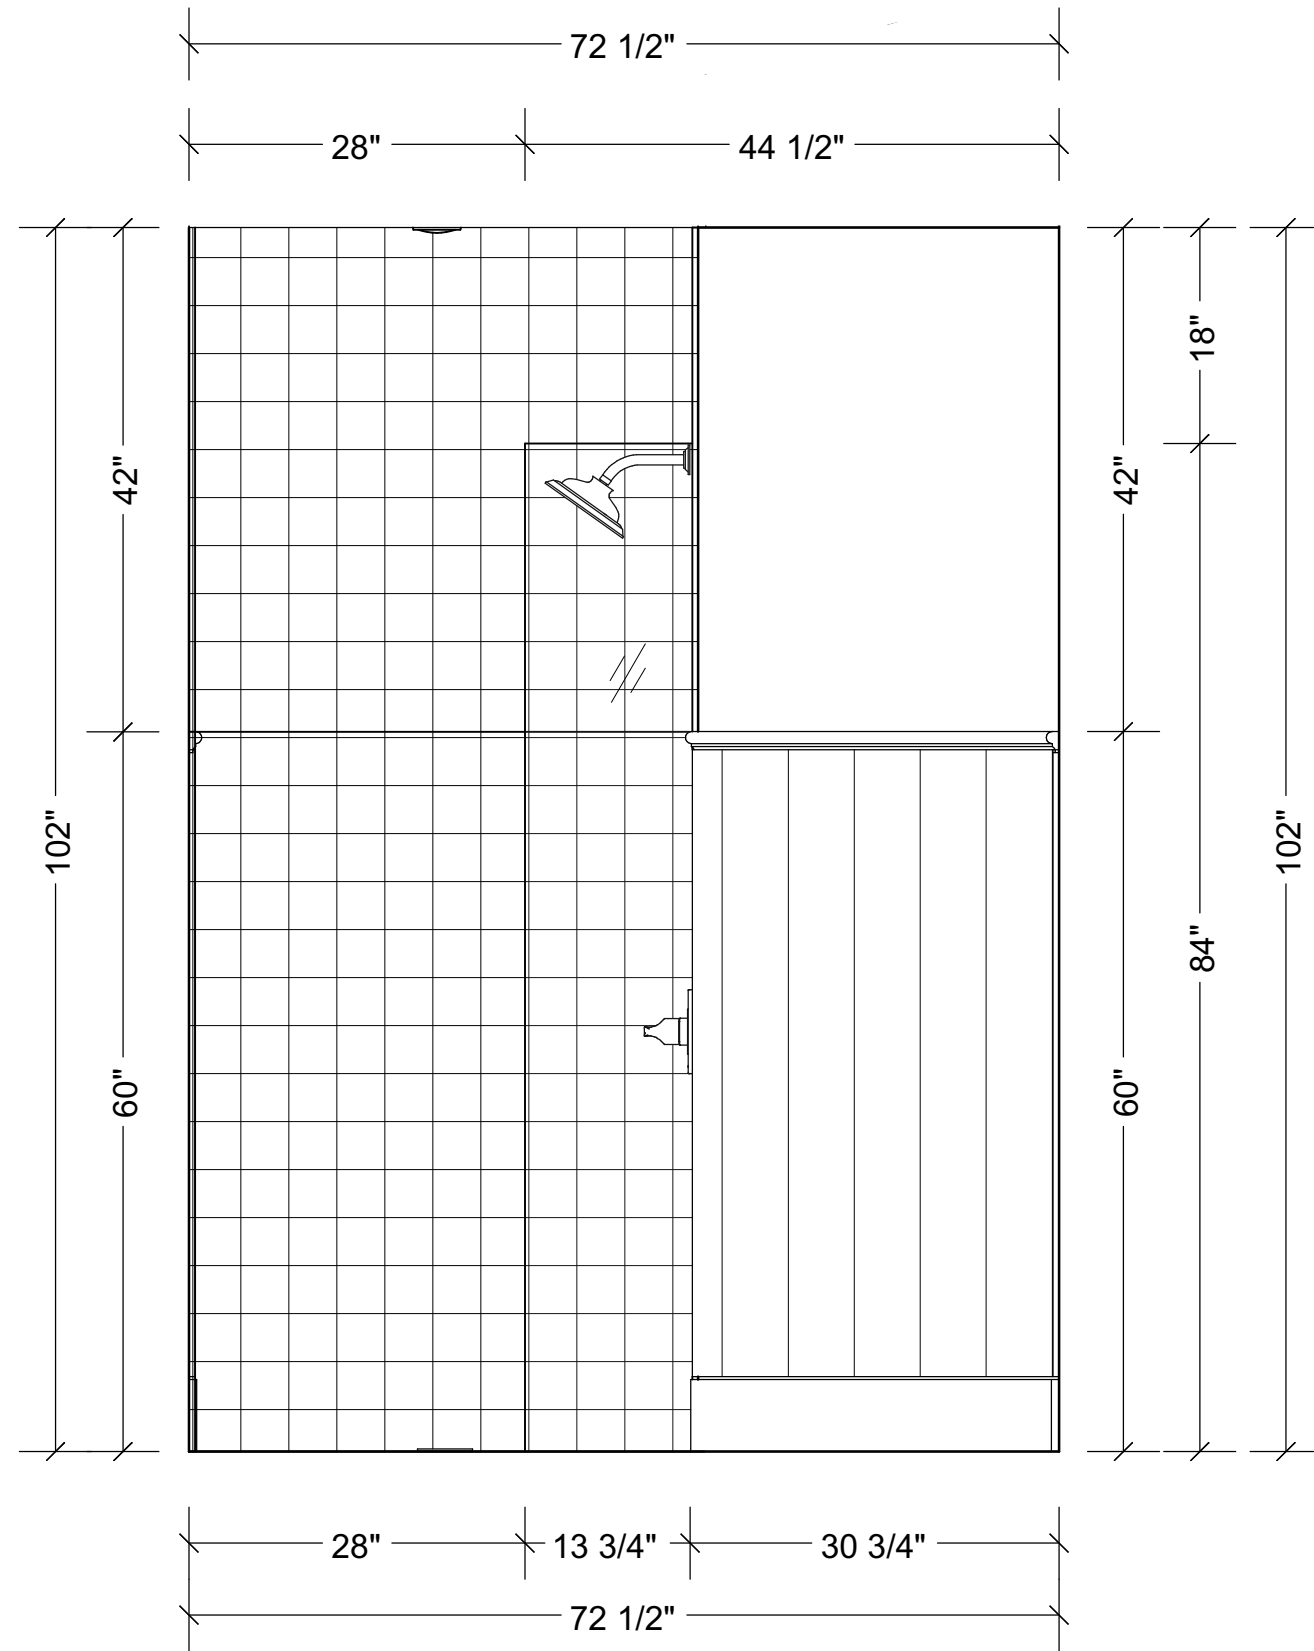

CLIENT:

MARKS RESIDENCE

Bath 4 Elevation 1  
 3/4 in = 1 ft

\*ALL DIMENSIONS TO BE FIELD VERIFIED\*

DRAWINGS  
 PROVIDED BY:

Hearth Homes Interiors

5736 THORNWOOD DR.  
 GOLETA, CA 93117  
 P: (805) 679-5836  
 W: hearthhomesinteriors.com

DATE:

JAN 2024

SCALE:

ON PLAN

SHEET:

A2

ROOM:  
 BATH 4  
 BOY'S BATHROOM

CLIENT:  
 MARKS RESIDENCE

Room Elevation 3  
 3/4 in = 1 ft

Room Elevation 2 ALL DIMENSIONS TO BE FIELD VERIFIED\*  
 3/4 in = 1 ft

DRAWINGS PROVIDED BY:

Hearth Homes Interiors

5736 THORNWOOD DR.  
 GOLETA, CA 93117

P: (805) 679-5636  
 W: hearthhomesinteriors.com

HEARTH HOMES

DATE:

JAN 2024

SCALE:

ON PLAN

SHEET:

A3

ROOM: