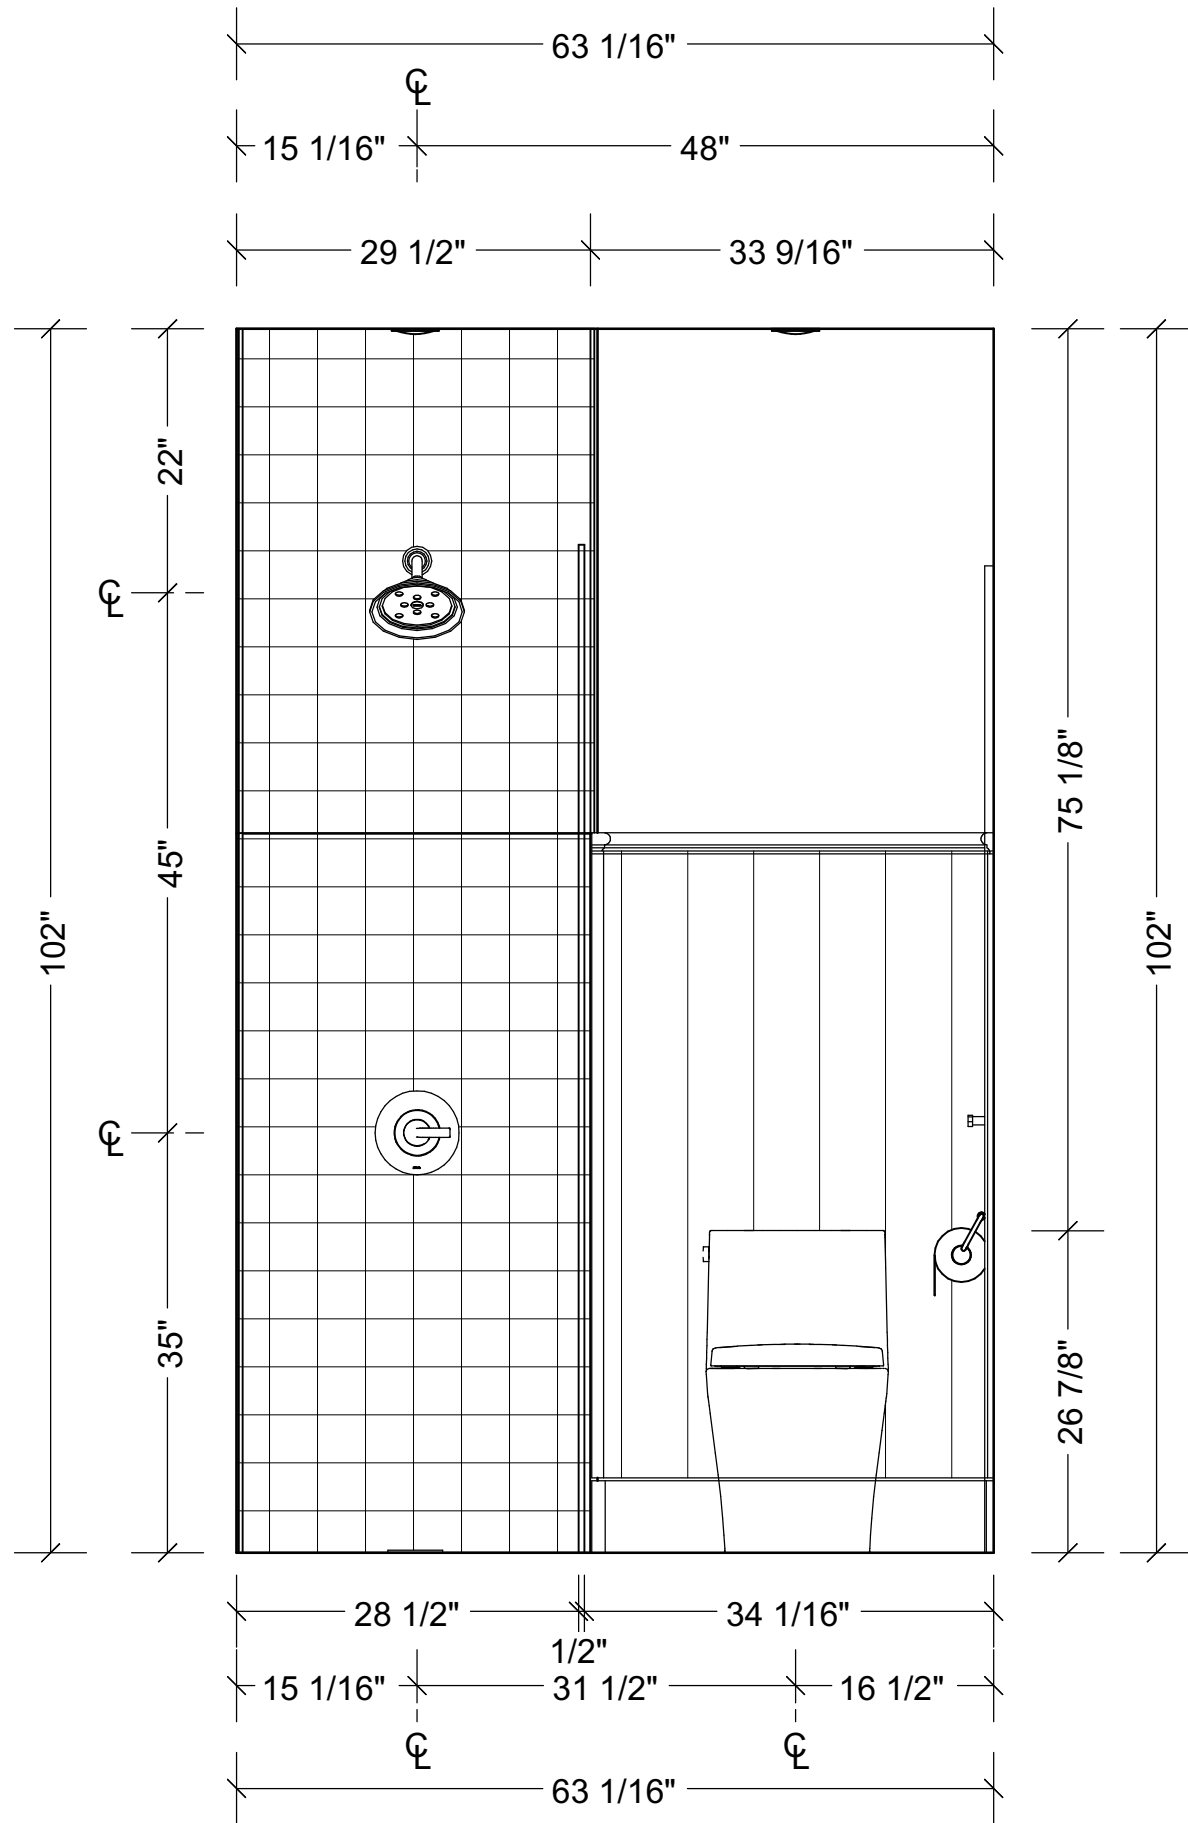

CLIENT:

MARKS RESIDENCE

Bath 4 Elevation 1  
 3/4 in = 1 ft

\*ALL DIMENSIONS TO BE FIELD VERIFIED\*

DRAWINGS  
 PROVIDED BY:

Hearth Homes Interiors

5736 THORNWOOD DR.  
 GOLETA, CA 93117  
 P: (805) 679-5836  
 W: hearthhomesinteriors.com

DATE:

JAN 2024

SCALE:

ON PLAN

SHEET:

A2

ROOM:  
 BATH 4  
 BOY'S BATHROOM

CLIENT:  
 MARKS RESIDENCE

Room Elevation 3  
 3/4 in = 1 ft

Room Elevation 2 ALL DIMENSIONS TO BE FIELD VERIFIED\*  
 3/4 in = 1 ft

DRAWINGS PROVIDED BY:

Hearth Homes Interiors

5736 THORNWOOD DR.  
 GOLETA, CA 93117

P: (805) 679-5636  
 W: hearthhomesinteriors.com

HEARTH HOMES

DATE:

JAN 2024

SCALE:

ON PLAN

SHEET:

A3

ROOM: