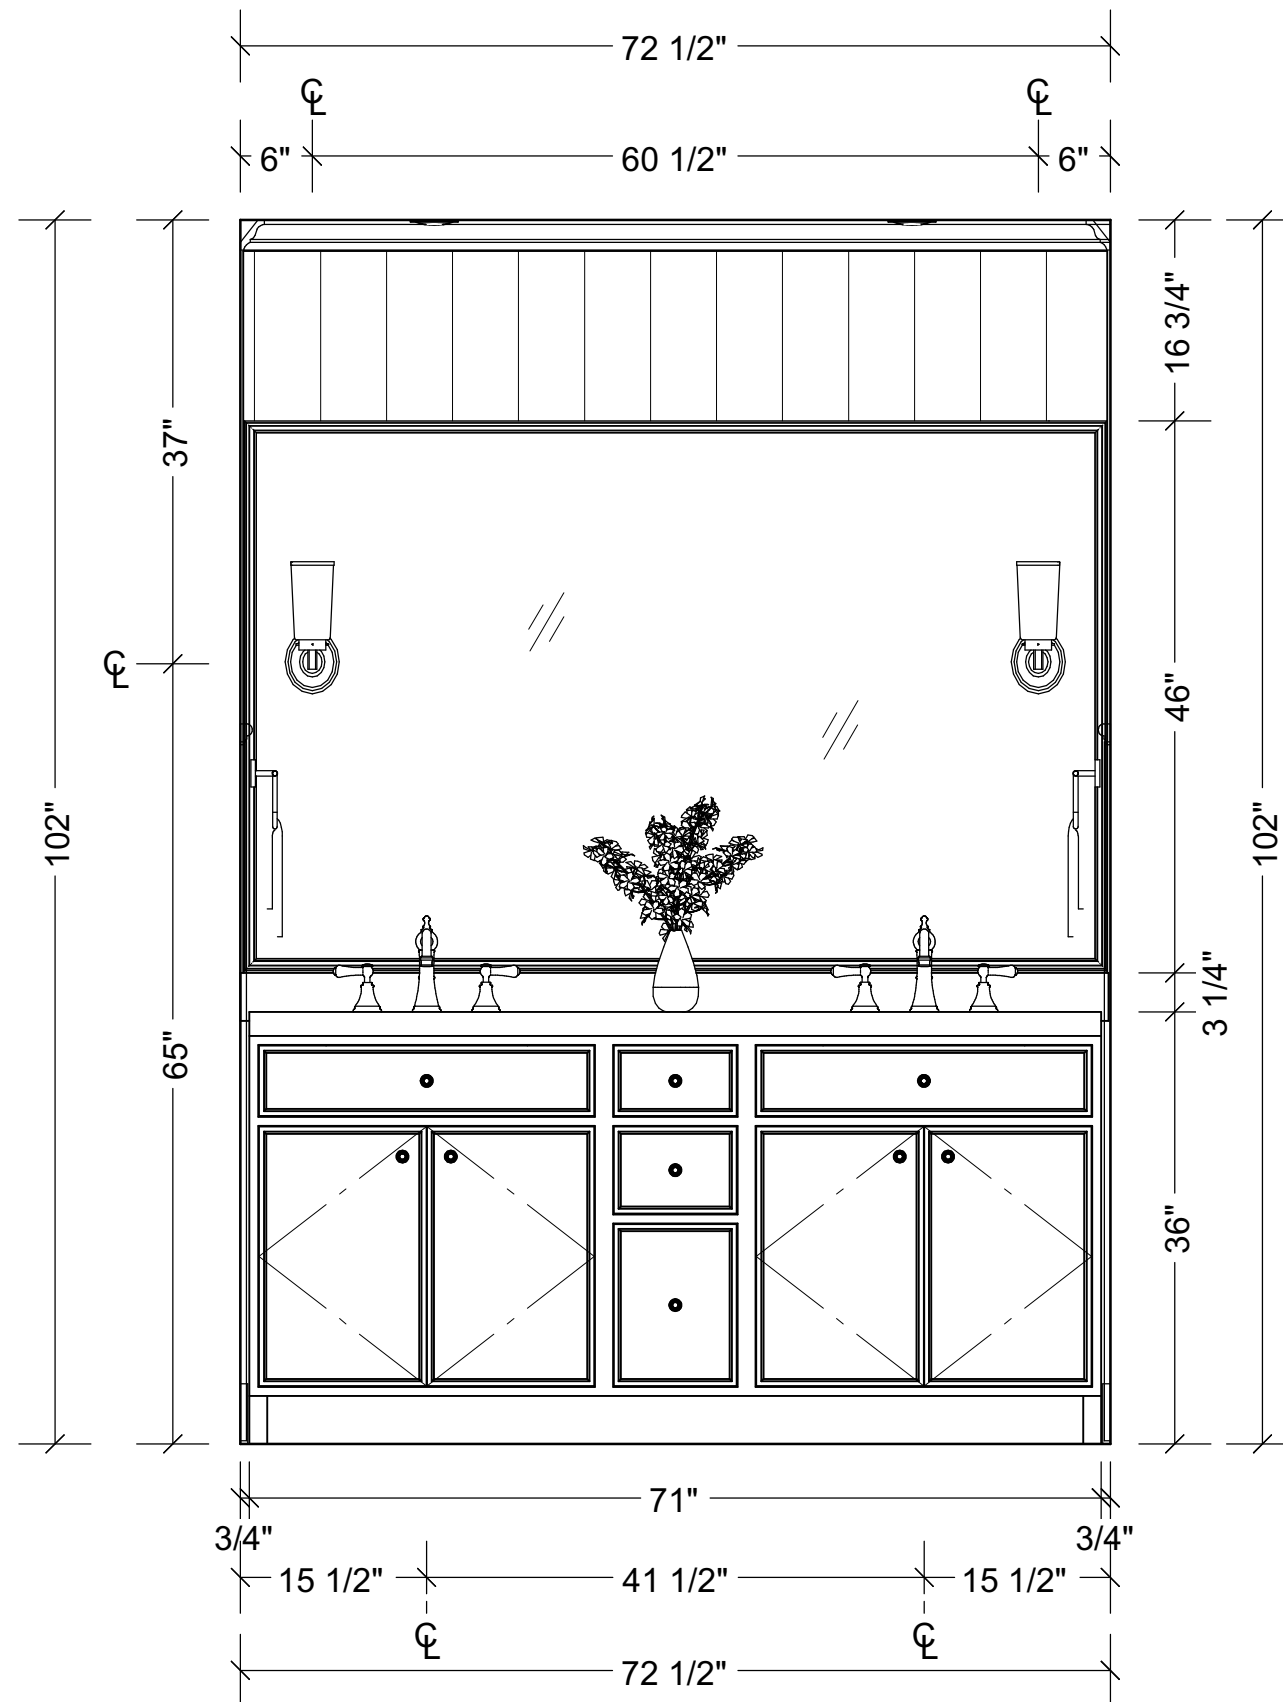

DATE:

JAN 2024

SCALE:

ON PLAN

SHEET:

A1

ROOM:

BATH 4  
BOY'S BATHROOM

CLIENT:

MARKS RESIDENCE

Bath 4 Elevation 1  
 3/4 in = 1 ft

\*ALL DIMENSIONS TO BE FIELD VERIFIED\*

DRAWINGS  
 PROVIDED BY:

Hearth Homes Interiors

5736 THORNWOOD DR.  
 GOLETA, CA 93117  
 P: (805) 679-5836  
 W: hearthhomesinteriors.com