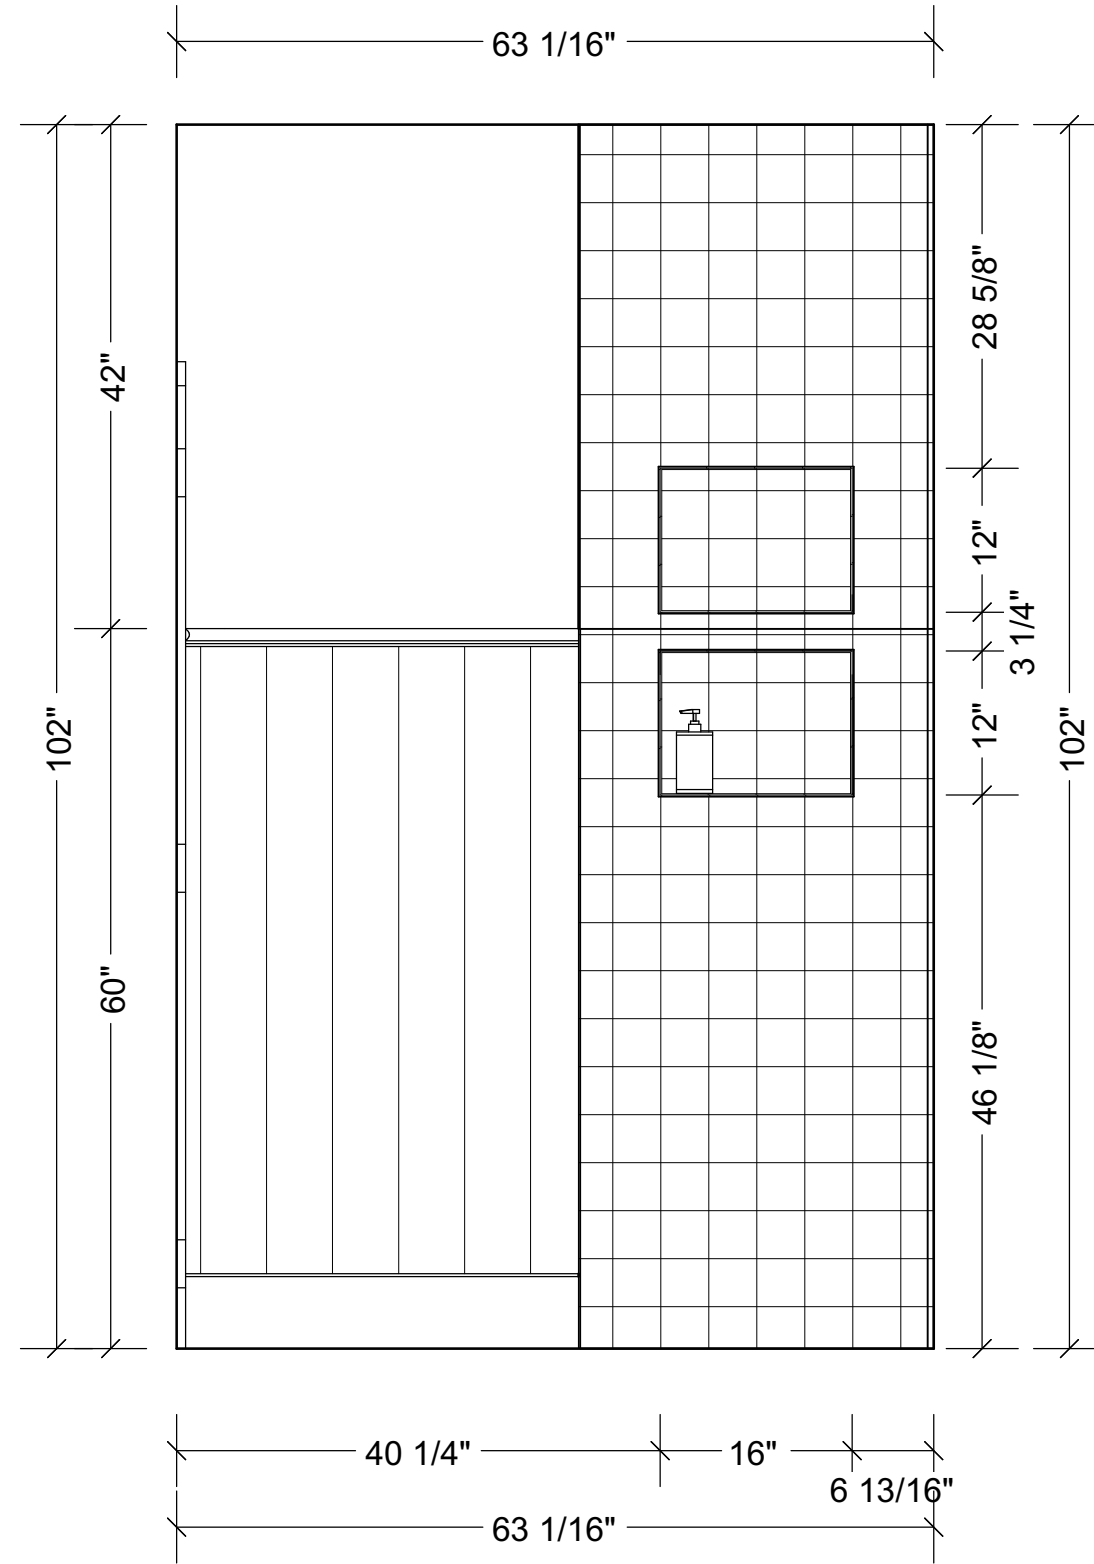

Room Elevation 3  
 3/4 in = 1 ft

Room Elevation 2 ALL DIMENSIONS TO BE FIELD VERIFIED\*  
 3/4 in = 1 ft

DRAWINGS PROVIDED BY:

Hearth Homes Interiors

5736 THORNWOOD DR.  
 GOLETA, CA 93117

P: (805) 679-5636  
 W: hearthhomesinteriors.com

HEARTH HOMES

DATE:

JAN 2024

SCALE:

ON PLAN

SHEET:

A3

ROOM:

BATH 4  
 BOY'S BATHROOM

CLIENT:

MARKS RESIDENCE

Bath 4 Elevation 4  
 3/4 in = 1 ft

\*ALL DIMENSIONS TO BE FIELD VERIFIED\*

DRAWINGS  
 PROVIDED BY:

**Hearth Homes Interiors**  
 5736 THORNWOOD DR.  
 GOLETA, CA 93117  
 P: (805) 679-5836  
 W: hearthhomesinteriors.com